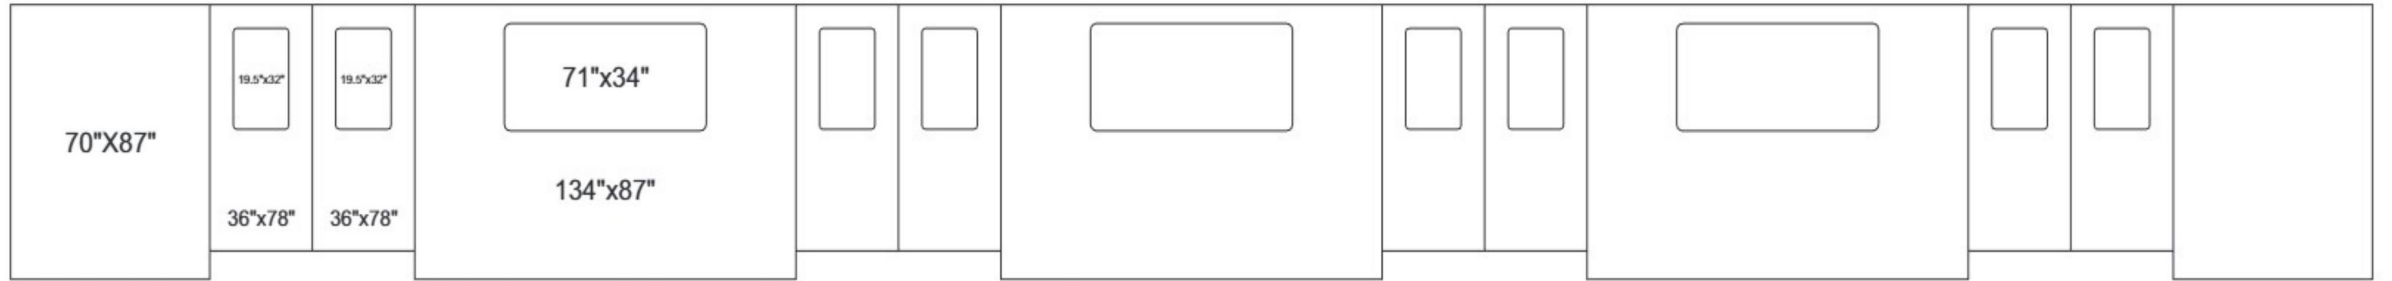

Lucknow Metro Exterior