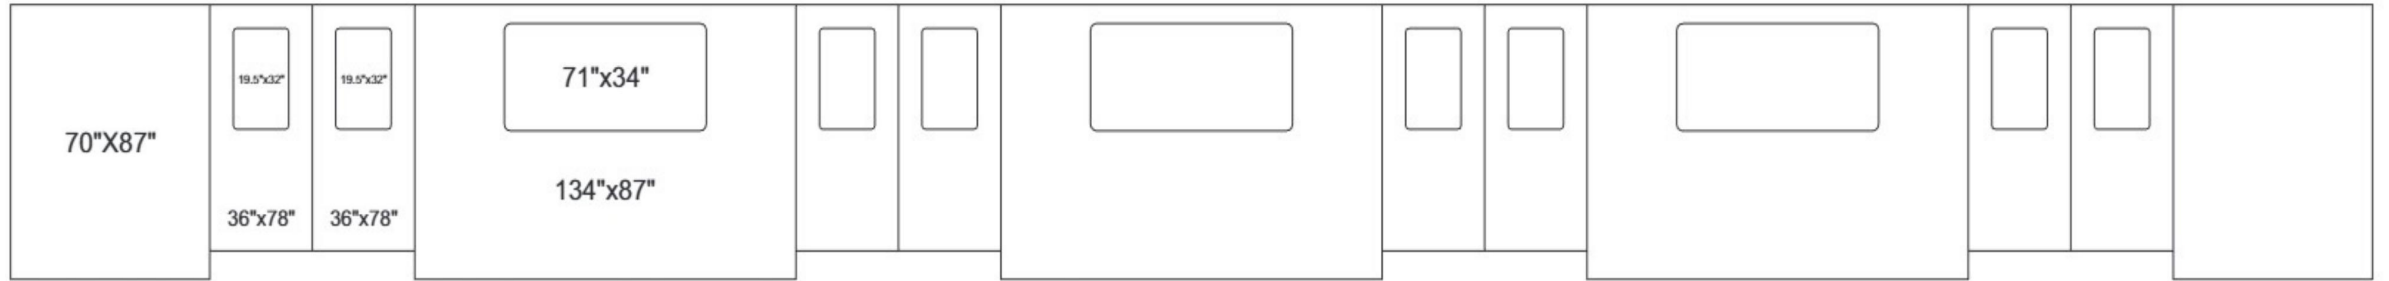

Lucknow Metro Exterior