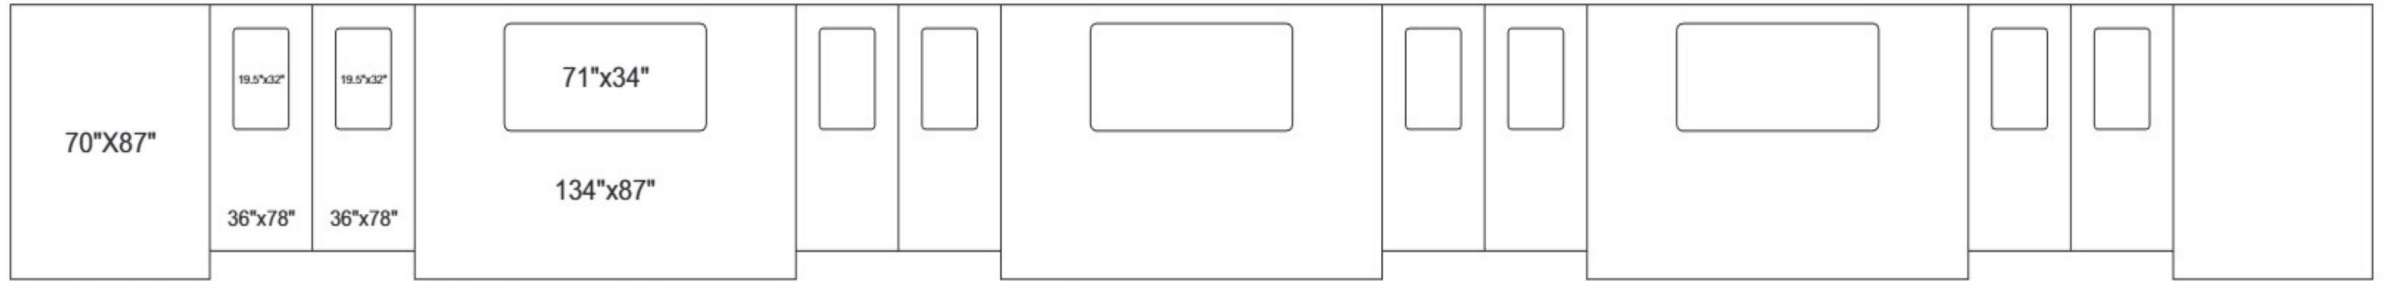

*Lucknow Metro Train
Dimension Details*

INTERIOR BRANDING

Lucknow Metro Interior

13.5 Inch

19.5 Inch

Mr of Interior Panels Printable Area

13.5 X 19.5 Inch

Lucknow Metro Interior

25.5 Inch

58.5 Inch

Mr of Gang Way Printable Area

25.5 X 58.5 Inch

SAMPLE PHOTO

LUCKNOW METRO GANGWAY

EXTERIOR BRANDING

Lucknow Metro Exterior