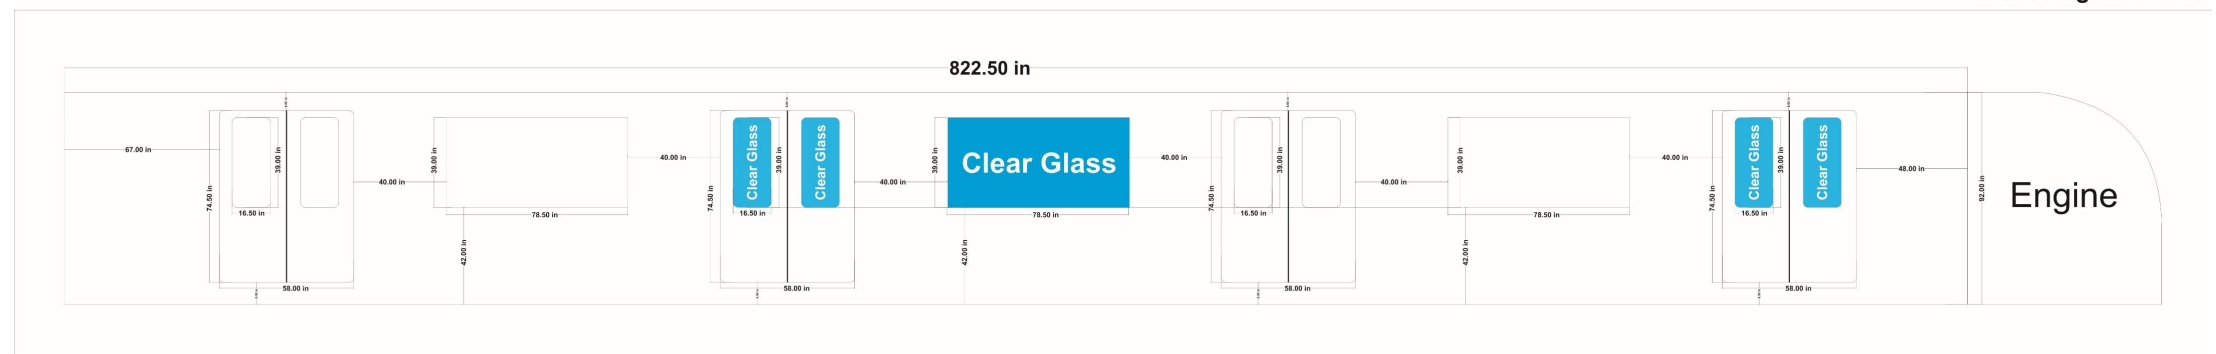

EXTERIOR BRANDING

DELHI METRO LINE – 10

Creative Specs for Line 10: Approx. 5796 Sqft. (Exterior Branding)

Measurement in Ft.

Metro Engine A Sizes

Metro Engine B Sizes

Metro Coach B Sizes

Metro Coach B Sizes