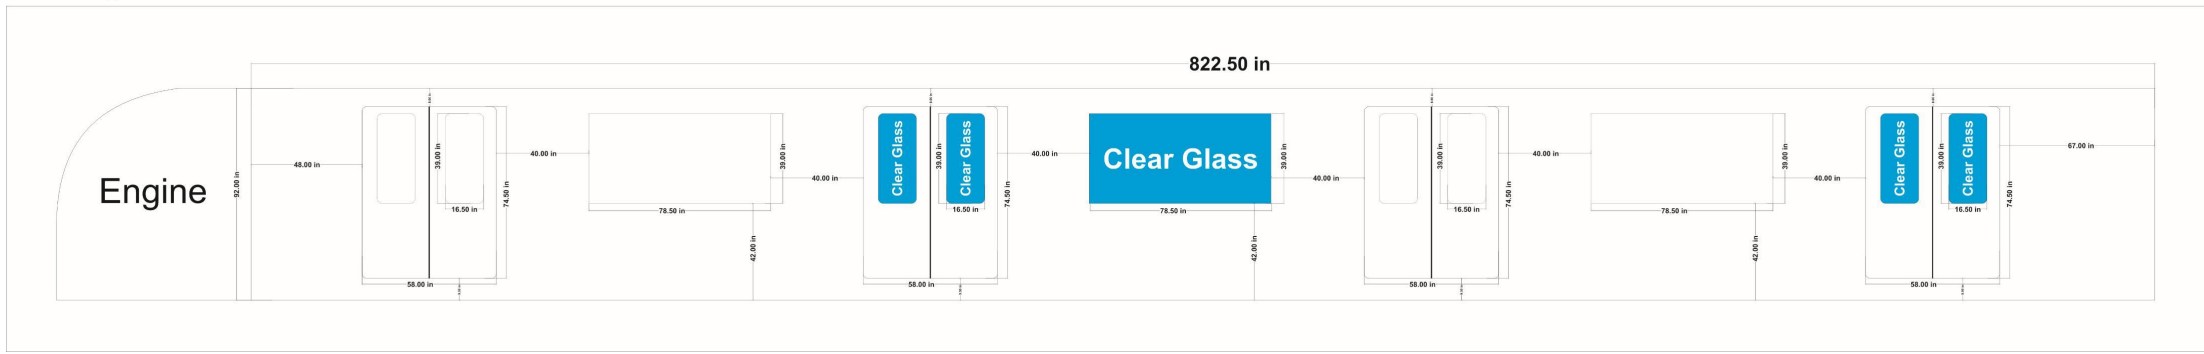

EXTERIOR BRANDING

DELHI METRO LINE – 10

Creative Specs for Line 10: Approx. 5796 Sqft. (Exterior Branding)

Measurement in Ft.

Metro Engine A Sizes

Metro Engine B Sizes

Metro Coach B Sizes

Metro Coach B Sizes