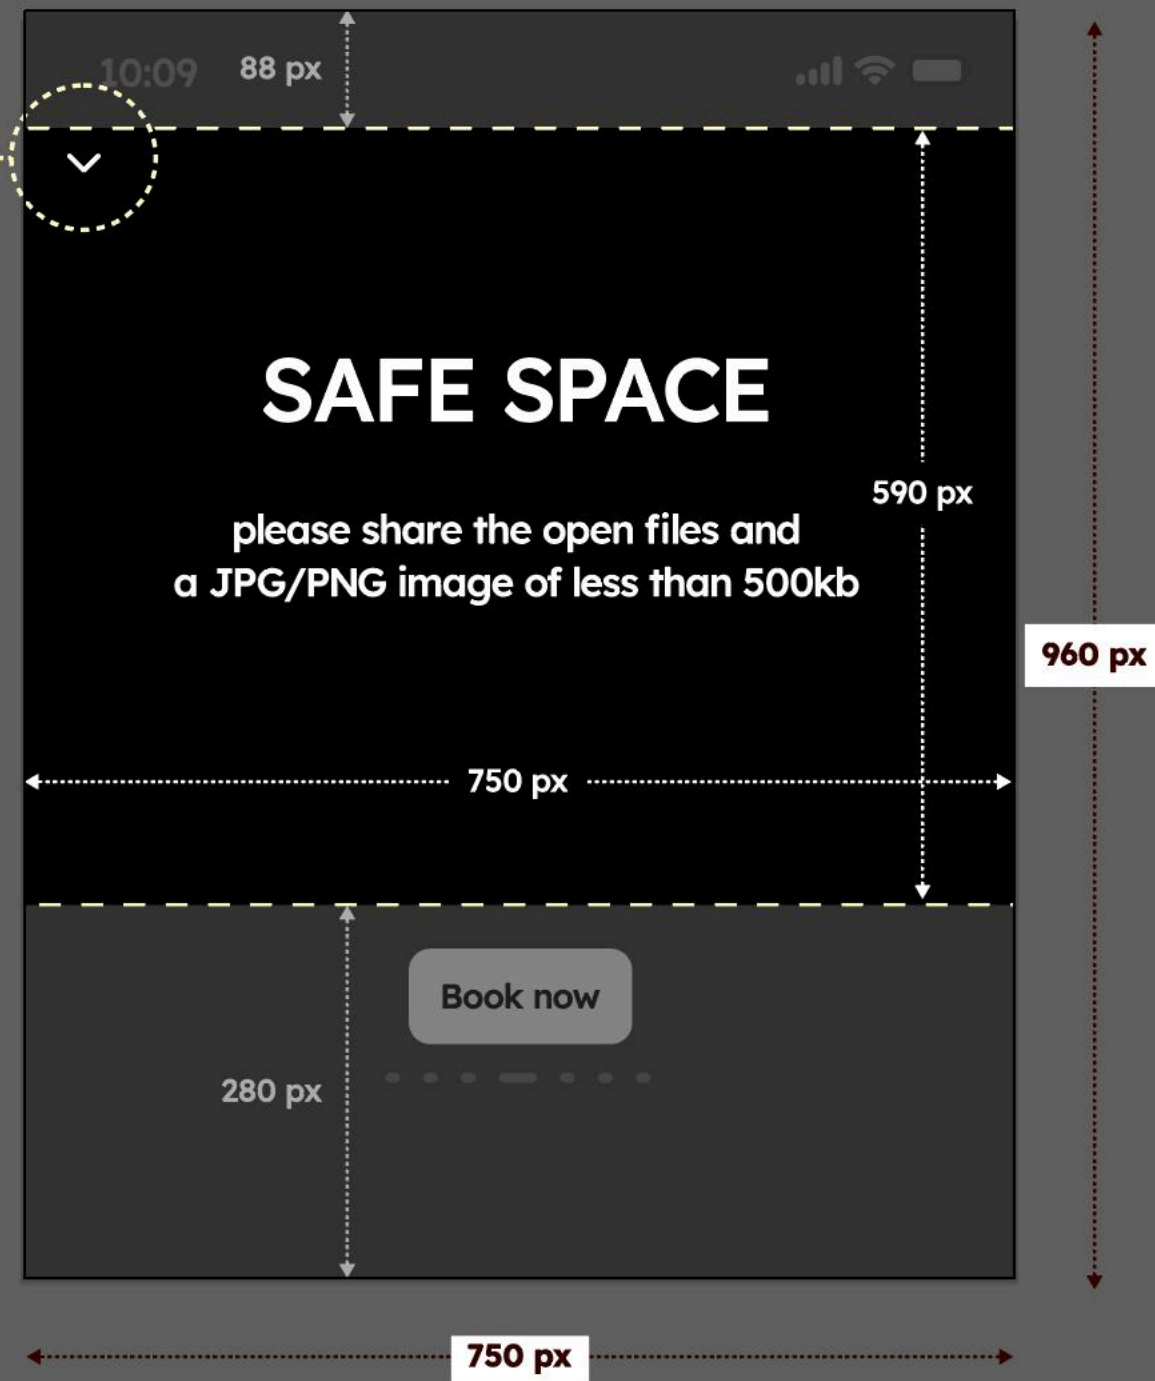

### Mast Head Dimensions and Safe Space

Do not place important information or logos behind the back button.